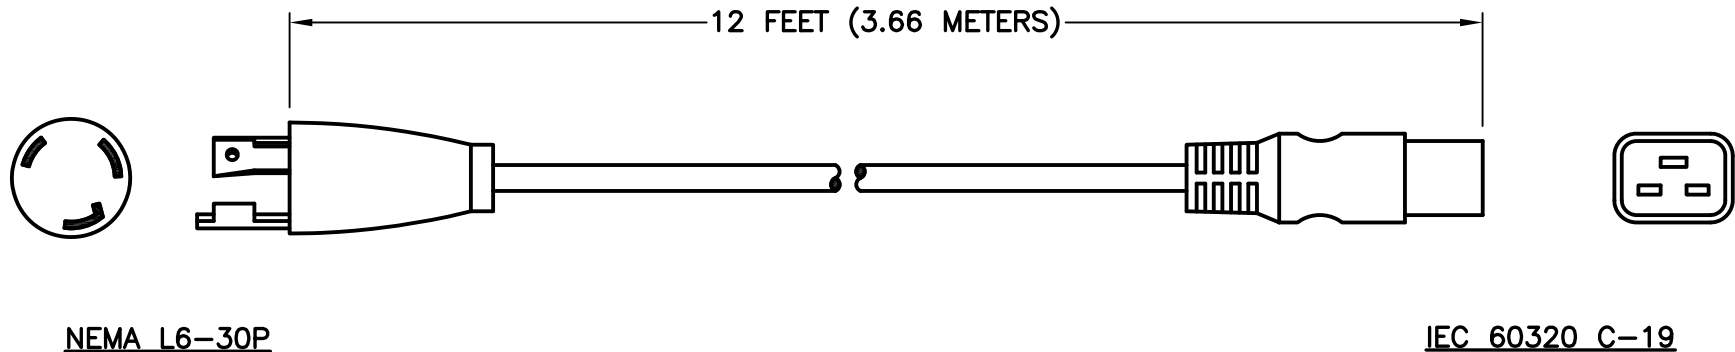

CAT. No.

90960X12FT

20 AMPERE 250 VOLT CORD SET, NEMA L6-30P LOCKING PLUG, IEC 60320 C-19 CONNECTOR, 2 POLE-3 WIRE GROUNDING (2P+E), 12/3 AWG CONDUCTORS, SJTO 105°C CORDAGE, 12 FEET (3.66 METERS) LONG. BLACK.

SPECIFICATIONS:

1. OVERALL LENGTH: 12 FEET (3.66 METERS)
2. CONDUCTORS: 12 AWG x 3
3. JACKET: SJTO, 105°C, BLACK
4. PLUG: NEMA L6-30, STRAIGHT, BLACK
5. CONNECTOR: IEC 60320 C-19, STRAIGHT, BLACK
6. RATED: 20 AMPERE 250 VOLT